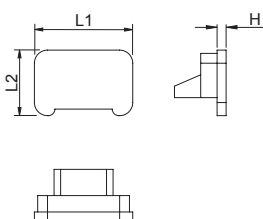

art. 231X

art. 233X - 234X - 235X - 236X

art. 2377

art. 2388

art. 2384

art. 2386

TIPI TYPES	L1 x L2	H	ART.	SERIE SERIES
Quadrati Square	50x50	2,5	2313	---
	40x40	2,9	2315	---
	30x30	3,3	2317	---
	20x20	2,9	2319	---
Rettangolari Rectangular	100x20	2,5	2331	---
	80x40	3	2334	---
	80x20	3	2335	---
	60x30	3	2342	---
	60x20	3	2343	---
	50x20	2,5	2348	---
	40x20	2,9	2351	---
	30x20	3	2356	---
	30x15	3	2357	---
	25x15	2,5	2361	---
20x10	2,3	2365	---	
Semitondo Semicircular	20x30	2	2377	---
1/4 Tondo 1/4 Circular	40x40	3	2388	---
Corrimano Handrail	---	5,3	2384	R42 diritto
Terminale Handrail	---	2,5	2386	Super. GR14