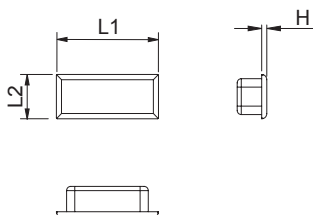

art. 231X

art. 233X - 234X - 235X - 236X

art. 2377

art. 2388

art. 2384

art. 2386

TIPI TYPES	L1 x L2	H	ART.	SERIE SERIES
Quadrati Square	50x50	2,5	2313	---
	40x40	2,9	2315	---
	30x30	3,3	2317	---
	20x20	2,9	2319	---
Rettangolari Rectangular	100x20	2,5	2331	---
	80x40	3	2334	---
	80x20	3	2335	---
	60x30	3	2342	---
	60x20	3	2343	---
	50x20	2,5	2348	---
	40x20	2,9	2351	---
	30x20	3	2356	---
	30x15	3	2357	---
	25x15	2,5	2361	---
20x10	2,3	2365	---	
Semitondo Semicircular	20x30	2	2377	---
1/4 Tondo 1/4 Circular	40x40	3	2388	---
Corrimano Handrail	---	5,3	2384	R42 diritto
Terminale Handrail	---	2,5	2386	Super. GR14