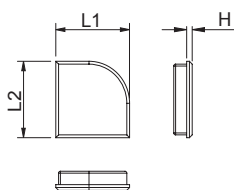

art. 231X

art. 233X - 234X - 235X - 236X

art. 2377

art. 2388

art. 2384

art. 2386

TIPI TYPES	L1 x L2	H	ART.	SERIE SERIES
Quadrati Square	50x50	2,5	2313	---
	40x40	2,9	2315	---
	30x30	3,3	2317	---
	20x20	2,9	2319	---
Rettangolari Rectangular	100x20	2,5	2331	---
	80x40	3	2334	---
	80x20	3	2335	---
	60x30	3	2342	---
	60x20	3	2343	---
	50x20	2,5	2348	---
	40x20	2,9	2351	---
	30x20	3	2356	---
	30x15	3	2357	---
	25x15	2,5	2361	---
20x10	2,3	2365	---	
Semitondo Semicircular	20x30	2	2377	---
1/4 Tondo 1/4 Circular	40x40	3	2388	---
Corrimano Handrail	---	5,3	2384	R42 diritto
Terminale Handrail	---	2,5	2386	Super. GR14