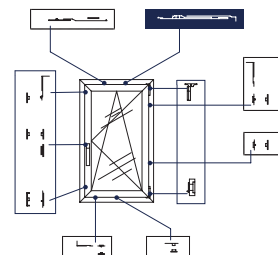

DESCRIZIONE DESCRIPTION	ART.
L anta da 410mm a 600mm L sash from 410mm to 600mm	3526.20
L anta da 480mm a 600mm L sash from 480mm to 600mm	3526.21
L anta da 580mm a 1300mm L sash from 580mm to 1300mm	3526.22