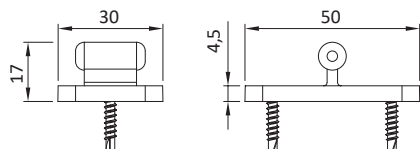

LIGHTFLEX

BLOCCA ANTA

Blocca anta | Sash stopper | Clip bloque vantail | Bloqueo hoja

Nylon + acciaio
zincato

Nylon + galvanized
steel.

Nylon + acier zingué

Nylon + acero
galvanizado

ART.	93638.4 93638.5	93638.6 93638.7
Imballo Package Conditionnement Embalaje	50 Pz	
Finiture disponibili Available finishes Finitions disponibles Acabados disponibles	1 2 3 4	1 2 3 4

Art. 93648.4 | 93638.5

Art. 93638.6 | 93638.7

	Blocca anta Sash stopper		Spessore Thickness	Paracolpo Door bumper
Martellina Cremonese Doppia maniglia	93638.6	93638.7	93638.4	93638.5
Handle Cremonese bolt Double handle				
6027.7 3094.33 3106	1 pz 1 pc	---	---	---
6028.2 3070 / 3070.2 3060 / 3065	---	1 pz 1 pc	4 pz 4 pcs	2 pz 4 pcs