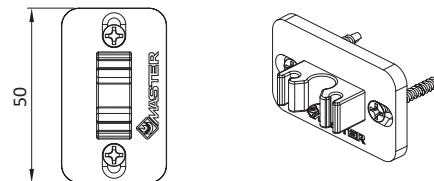

LIGHTFLEX

BLOCCA ANTA

Blocca anta | Sash stopper | Clip bloque vantail | Bloqueo hoja

Nylon + acciaio
zincato

Nylon + galvanized
steel.

Nylon + acier zingué

Nylon + acero
galvanizado

ART.	93638.4 93638.5	93638.6 93638.7
Imballo Package Conditionnement Embalaje	50 Pz	
Finiture disponibili Available finishes Finitions disponibles Acabados disponibles	1 2 3 4	1 2 3 4

Art. 93648.4 | 93638.5

Art. 93638.6 | 93638.7

	Blocca anta Sash stopper		Spessore Thickness	Paracolpo Door bumper
Martellina Cremonese Doppia maniglia	93638.6	93638.7	93638.4	93638.5
Handle Cremonese bolt Double handle				
6027.7 3094.33 3106	1 pz 1 pc	---	---	---
6028.2 3070 / 3070.2 3060 / 3065	---	1 pz 1 pc	4 pz 4 pcs	2 pz 4 pcs