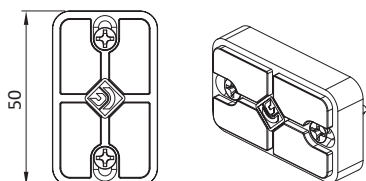

LIGHTFLEX

BLOCCA ANTA

Blocca anta | Sash stopper | Clip bloque vantail | Bloqueo hoja

Nylon + acciaio
zincato

Nylon + galvanized
steel.

Nylon + acier zingué

Nylon + acero
galvanizado

ART.	93638.4 93638.5	93638.6 93638.7
Imballo Package Conditionnement Embalaje	50 Pz	
Finiture disponibili Available finishes Finitions disponibles Acabados disponibles	1 2 3 4	1 2 3 4

Art. 93648.4 | 93638.5

Art. 93638.6 | 93638.7

	Blocca anta Sash stopper		Spessore Thickness	Paracolpo Door bumper
Martellina Cremonese Doppia maniglia	93638.6	93638.7	93638.4	93638.5
Handle Cremonese bolt Double handle				
6027.7 3094.33 3106	1 pz 1 pc	---	---	---
6028.2 3070 / 3070.2 3060 / 3065	---	1 pz 1 pc	4 pz 4 pcs	2 pz 4 pcs