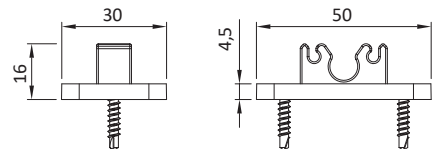

LIGHTFLEX

BLOCCA ANTA

Blocca anta | Sash stopper | Clip bloque vantail | Bloqueo hoja

Nylon + acciaio
zincato

Nylon + galvanized
steel.

Nylon + acier zingué

Nylon + acero
galvanizado

ART.	93638.4 93638.5	93638.6 93638.7
Imballo Package Conditionnement Embalaje	50 Pz	
Finiture disponibili Available finishes Finitions disponibles Acabados disponibles	1 2 3 4	1 2 3 4

Art. 93648.4 | 93638.5

Art. 93638.6 | 93638.7

	Blocca anta Sash stopper		Spessore Thickness	Paracolpo Door bumper
Martellina Cremonese Doppia maniglia	93638.6	93638.7	93638.4	93638.5
Handle Cremonese bolt Double handle				
6027.7 3094.33 3106	1 pz 1 pc	---	---	---
6028.2 3070 / 3070.2 3060 / 3065	---	1 pz 1 pc	4 pz 4 pcs	2 pz 4 pcs