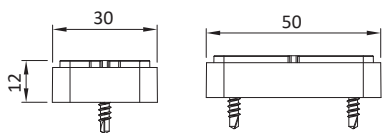

LIGHTFLEX

BLOCCA ANTA

Blocca anta | Sash stopper | Clip bloque vantail | Bloqueo hoja

Nylon + acciaio
zincato

Nylon + galvanized
steel.

Nylon + acier zingué

Nylon + acero
galvanizado

ART.	93638.4 93638.5	93638.6 93638.7
Imballo Package Conditionnement Embalaje	50 Pz	
Finiture disponibili Available finishes Finitions disponibles Acabados disponibles	1 2 3 4	1 2 3 4

Art. 93648.4 | 93638.5

Art. 93638.6 | 93638.7

	Blocca anta Sash stopper		Spessore Thickness	Paracolpo Door bumper
Martellina Cremonese Doppia maniglia	93638.6	93638.7	93638.4	93638.5
Handle Cremonese bolt Double handle				
6027.7 3094.33 3106	1 pz 1 pc	---	---	---
6028.2 3070 / 3070.2 3060 / 3065	---	1 pz 1 pc	4 pz 4 pcs	2 pz 4 pcs