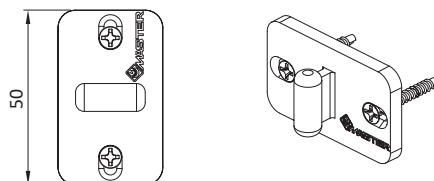

LIGHTFLEX

BLOCCA ANTA

Blocca anta | Sash stopper | Clip bloque vantail | Bloqueo hoja

Nylon + acciaio
zincato

Nylon + galvanized
steel.

Nylon + acier zingué

Nylon + acero
galvanizado

ART.	93638.4 93638.5	93638.6 93638.7
Imballo Package Conditionnement Embalaje	50 Pz	
Finiture disponibili Available finishes Finitions disponibles Acabados disponibles	1 2 3 4	1 2 3 4

Art. 93648.4 | 93638.5

Art. 93638.6 | 93638.7

	Blocca anta Sash stopper		Spessore Thickness	Paracolpo Door bumper
Martellina Cremonese Doppia maniglia	93638.6	93638.7	93638.4	93638.5
Handle Cremonese bolt Double handle				
6027.7 3094.33 3106	1 pz 1 pc	---	---	---
6028.2 3070 / 3070.2 3060 / 3065	---	1 pz 1 pc	4 pz 4 pcs	2 pz 4 pcs